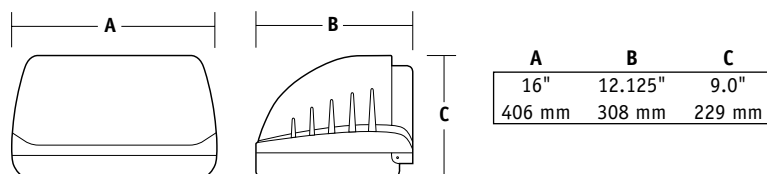

Outdoor Lighting